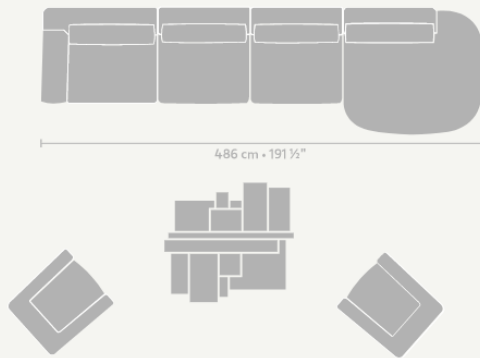

Linteloo – Bold

CONFIGURATION 1

- 3 seater
- Island arm L
- Lowtide 180 x 80

CONFIGURATION 2

- Element with 1 arm L
- 2x central element
- Round terminal R
- 2x armchair
- Manhattan coffeetable

CONFIGURATION 3

- Element with 1 arm L
- 3x central element
- Round corner
- Round terminal R
- Oval ottoman 164 x 135