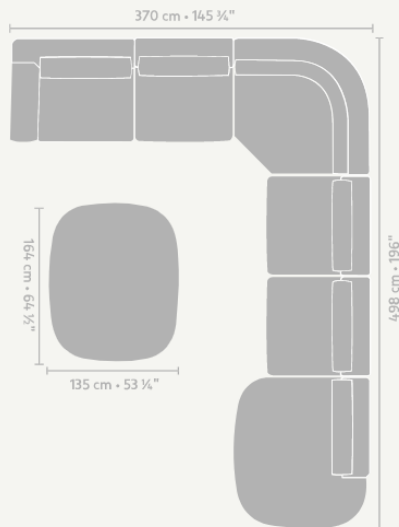

Linteloo – Bold

CONFIGURATION 1

- 3 seater
- Island arm L
- Lowtide 180 x 80

CONFIGURATION 2

- Element with 1 arm L
- 2x central element
- Round terminal R
- 2x armchair
- Manhattan coffeetable

CONFIGURATION 3

- Element with 1 arm L
- 3x central element
- Round corner
- Round terminal R
- Oval ottoman 164 x 135