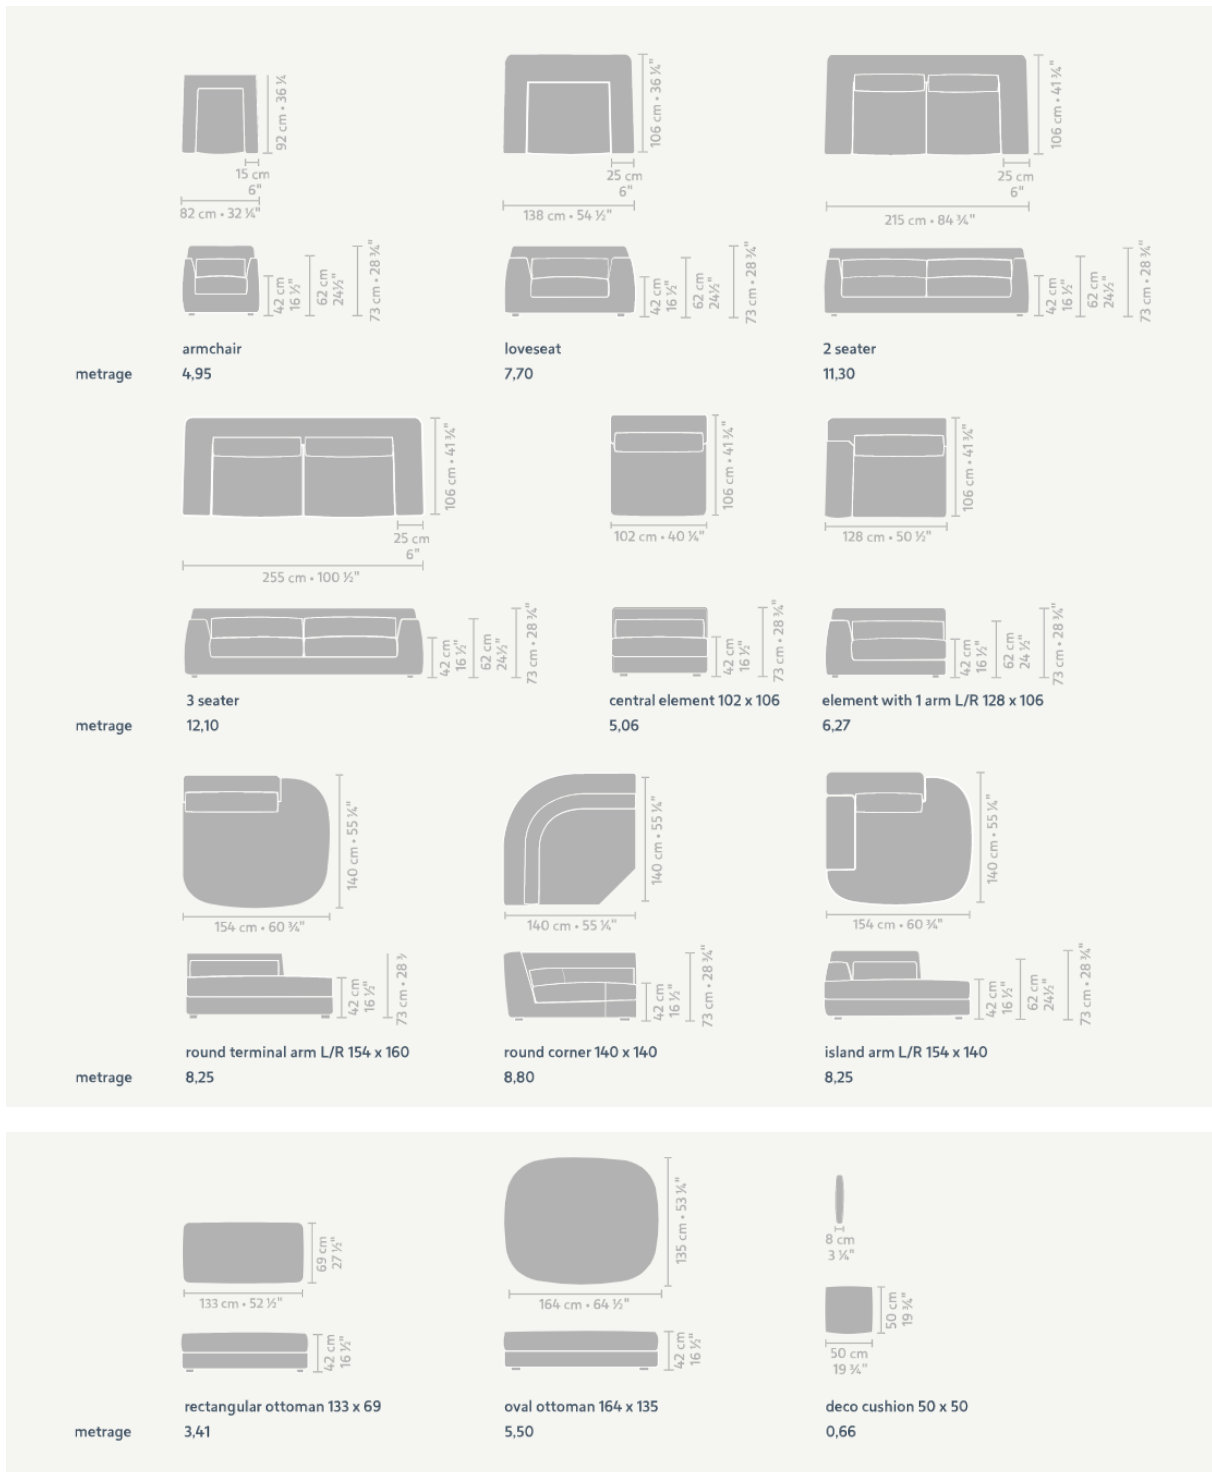

Linteloo – Bold

CONFIGURATION 1

- 3 seater
- Island arm L
- Lowtide 180 x 80

CONFIGURATION 2

- Element with 1 arm L
- 2x central element
- Round terminal R
- 2x armchair
- Manhattan coffeetable

CONFIGURATION 3

- Element with 1 arm L
- 3x central element
- Round corner
- Round terminal R
- Oval ottoman 164 x 135