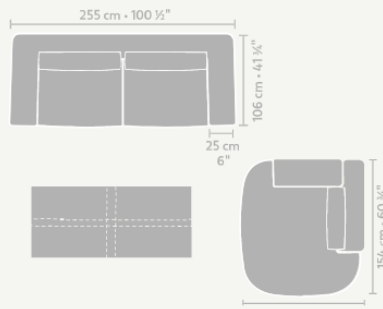

Linteloo – Bold

CONFIGURATION 1

- 3 seater
- Island arm L
- Lowtide 180 x 80

CONFIGURATION 2

- Element with 1 arm L
- 2x central element
- Round terminal R
- 2x armchair
- Manhattan coffeetable

CONFIGURATION 3

- Element with 1 arm L
- 3x central element
- Round corner
- Round terminal R
- Oval ottoman 164 x 135